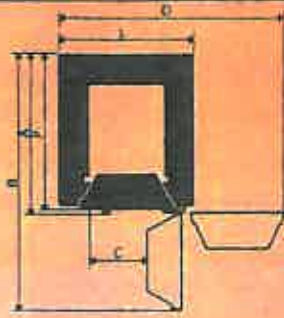

The three largest models can also be fitted with a time lock with three chronometers, which allows the safe door to be immobilised for a period determined by the user.

OVERALL DIMENSIONS

MODEL	HEIGHT	WIDTH	DEPTH	A	B	C	D	E
GC 100 / 27"	1 004 mm 39 1/2"	680 mm 26 3/4"	820 mm 32 3/8"	850 mm 33 1/2"	1 300 mm 51 3/4"	282 mm 11 1/8"	1 167 mm 46"	812 mm 32 1/4"
GC 200 / 43"	1 404 mm 55 1/4"	750 mm 29 1/2"	820 mm 32 3/8"	850 mm 33 1/2"	1 400 mm 55 1/2"	322 mm 12 5/8"	1 307 mm 51 1/2"	1 217 mm 47 5/4"
GC 350 / 51"	1 604 mm 63 1/8"	850 mm 33 3/8"	820 mm 32 3/8"	850 mm 33 1/2"	1 600 mm 63 3/8"	322 mm 12 5/8"	1 307 mm 51 1/2"	1 417 mm 55 3/4"
GC 600 / 65"	1 854 mm 76 7/8"	1 160 mm 45 5/8"	820 mm 32 3/8"	850 mm 33 1/2"	1 850 mm 71 5/8"	322 mm 12 5/8"	2 127 mm 85 3/4"	1 267 mm 49 1/2"

DIMENSIONS * add 1" (25 mm) for depth over handle.

MODEL	EXTERNAL DIMENSIONS			INTERNAL DIMENSIONS			VOLUME	WEIGHT
	HEIGHT	WIDTH	DEPTH	HEIGHT	WIDTH	DEPTH		
GC 100 / 27"	1 004 mm 39 1/2"	680 mm 26 3/4"	850 mm 33 3/8"	694 mm 27 1/4"	374 mm 14 3/4"	410 mm 16 1/4"	110 lit 3.9 cu-ft	1 200 kg 26.7 cwt
GC 200 / 43"	1 404 mm 55 1/4"	750 mm 29 1/2"	850 mm 33 3/8"	1 004 mm 40"	444 mm 17 1/2"	410 mm 16 1/4"	206 lit 7.3 cu-ft	1 650 kg 36.5 cwt
GC 350 / 51"	1 604 mm 63 1/8"	850 mm 33 3/8"	850 mm 33 3/8"	1 294 mm 51"	644 mm 25 1/4"	410 mm 16 1/4"	355 lit 12.5 cu-ft	2 250 kg 49.7 cwt
GC 600 / 65"	1 854 mm 76 7/8"	1 160 mm 45 5/8"	850 mm 33 3/8"	1 654 mm 65 1/8"	854 mm 33 5/8"	410 mm 16 1/4"	585 lit 21 cu-ft	2 950 kg 65 cwt