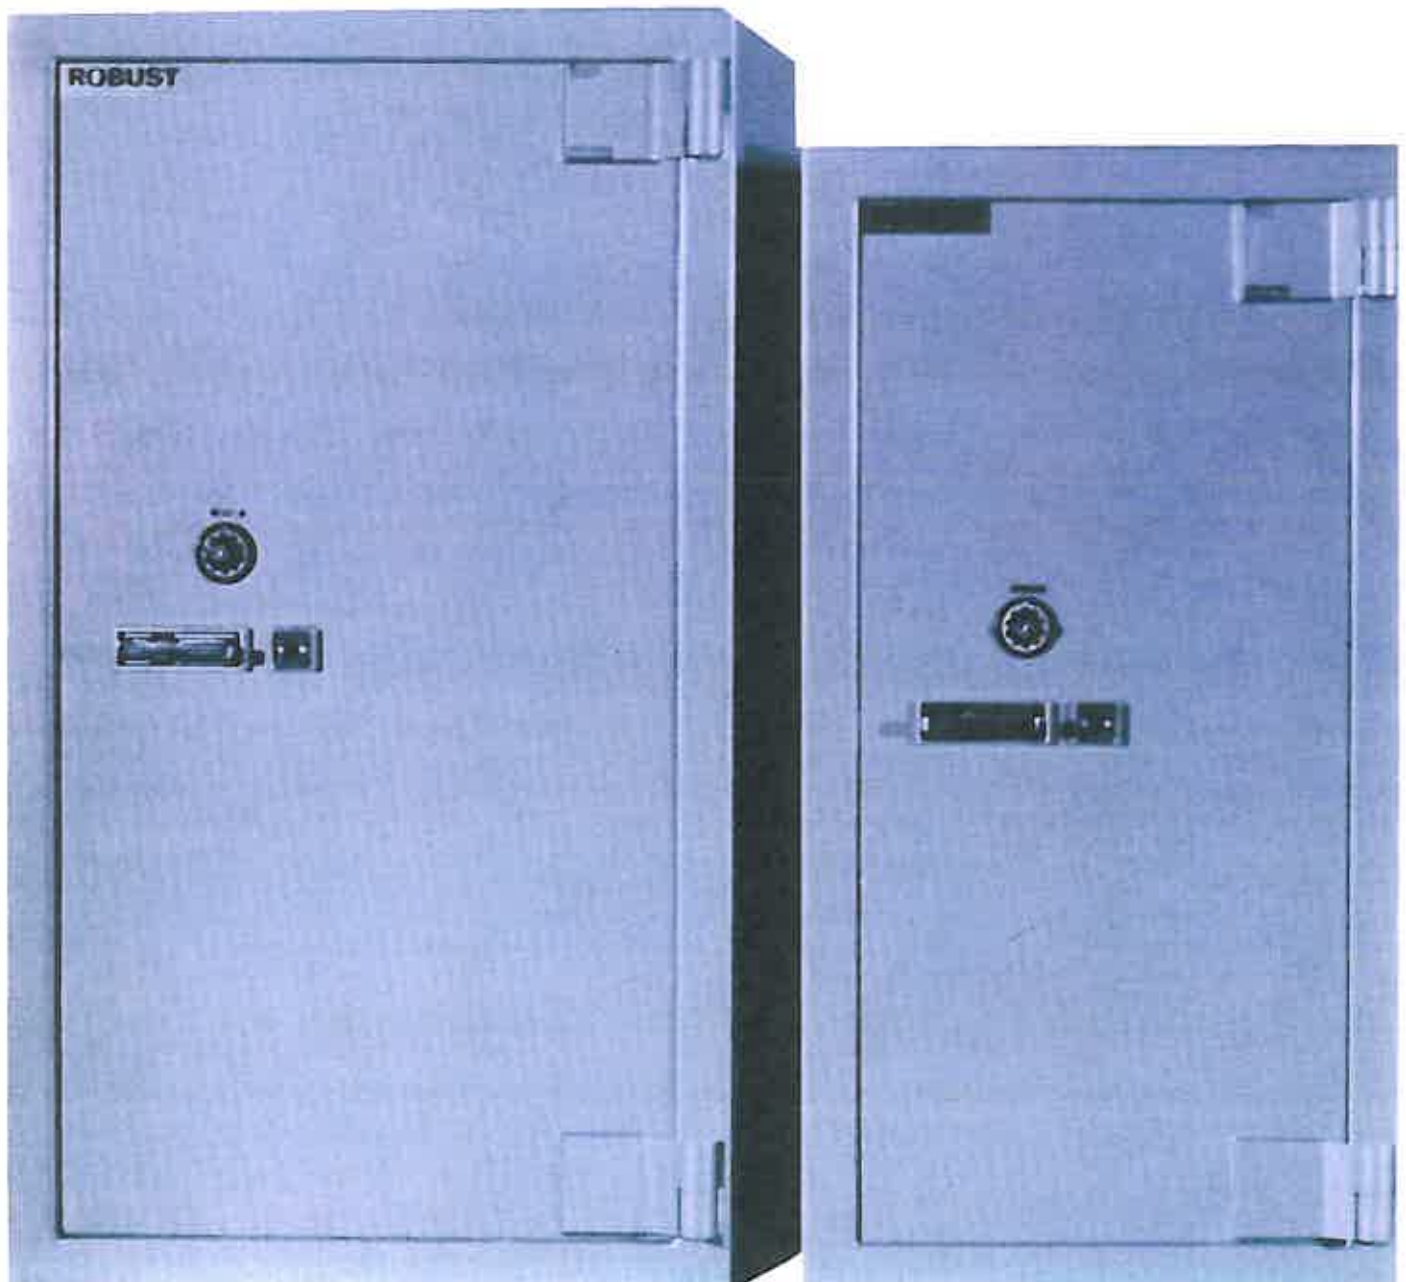

Bischoff

The Bischoff Safe & Electro Security Group

Imported for Jewelers by JEWELERS SAFE CO.

THE ROBUST TL 30 WITH S

TL30 ROBUST SAFE

This high quality safe offers six sided protection against most known methods of attack. It will afford an extremely high degree of protection against heavy hand tools, high speed drills, wedging, disc cutting and explosives. To a lesser degree it will afford protection against oxy-acetylene cutting torches.

The standard locking is one Underwriter's Laboratories Group 2 Combination Lock and one eight lever keylock.

There are both live and captive relocking devices, which are in themselves protected by a hardened tempered glass plate. This glass plate will shatter if attacked by any method, activating the relocking devices—therefore locking the safe from the inside.

Interior fittings: adjustable shelves and two lockable half width drawers fitted at the bottom of the safe.

The safes are finished either in dark grey or gold beige.

BS7

BS4

BS2

DIMENSIONS AND WEIGHTS

BS2

BS4