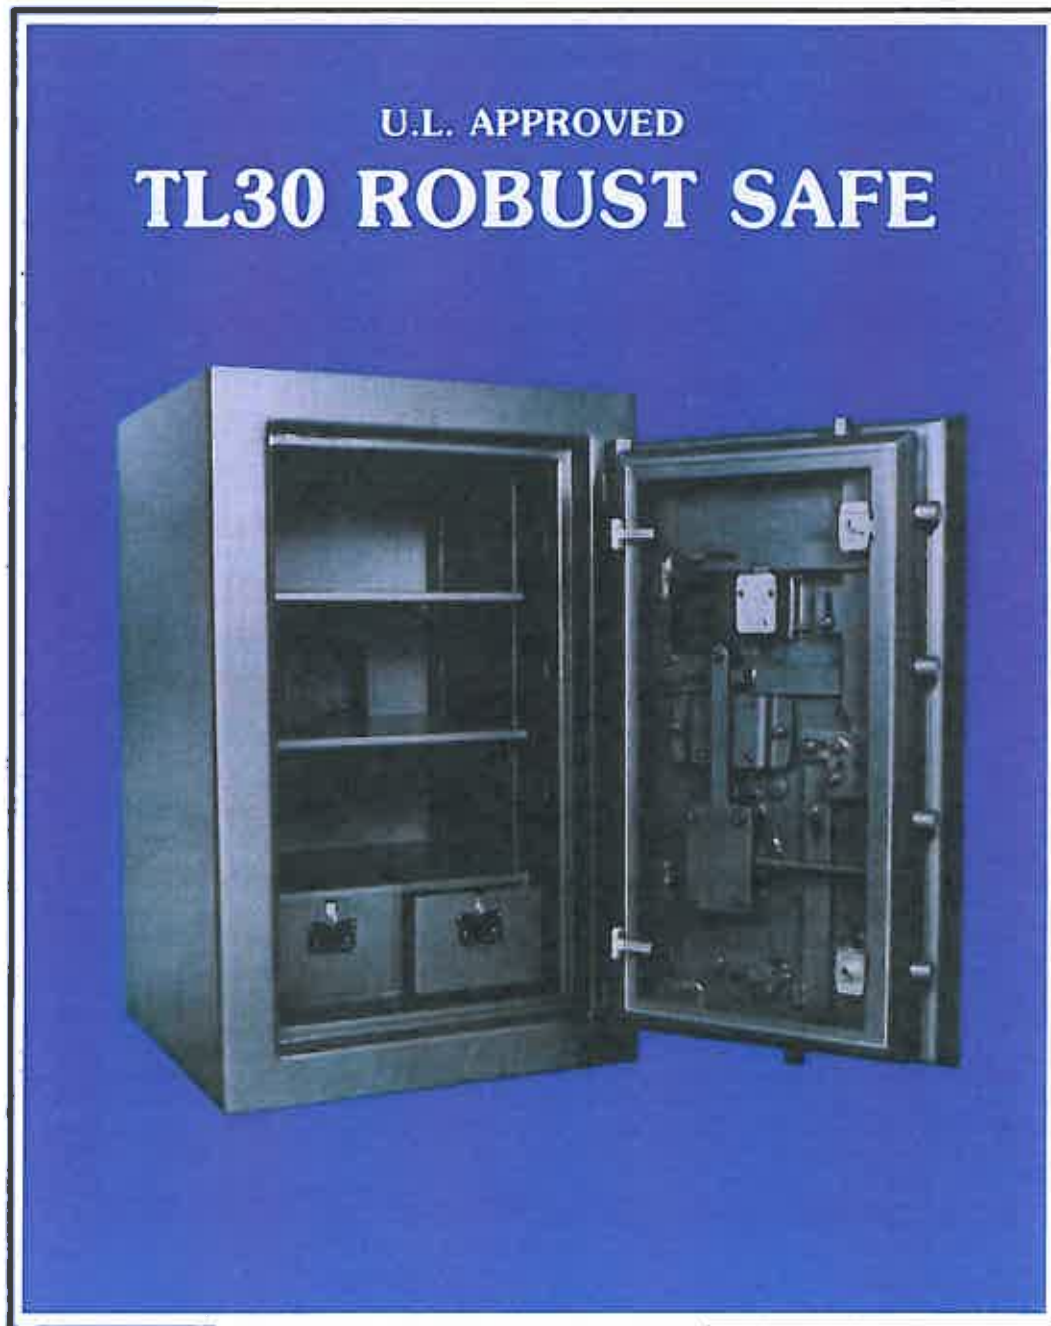

Bischoff

The Bischoff Safe & Electro Security Group

Imported for Jewelers by JEWELERS SAFE CO.

THE ROBUST TL 30 WITH S

TL30 ROBUST SAFE

This high quality safe offers six sided protection against most known methods of attack. It will afford an extremely high degree of protection against heavy hand tools, high speed drills, wedging, disc cutting and explosives. To a lesser degree it will afford protection against oxy-acetylene cutting torches.

BS9

BS8

X SIDES OF PROTECTION

DOOR

The overall thickness of the door is 6-1/8". The total protective thickness is 2-5/8" constructed with 1/4" steel on the outer surface with 2 inches of anti-drill material which incorporated stainless steel lugs. The entire door is additionally protected by hardened steel plate.

The standard locking is one Underwriter's Laboratories Group 2 Combination Lock and one eight lever keylock.

There are both live and captive relocking devices, which are in themselves protected by a hardened tempered glass plate. This glass plate will shatter if attacked by any method, activating the relocking devices—therefore locking the safe from the inside.