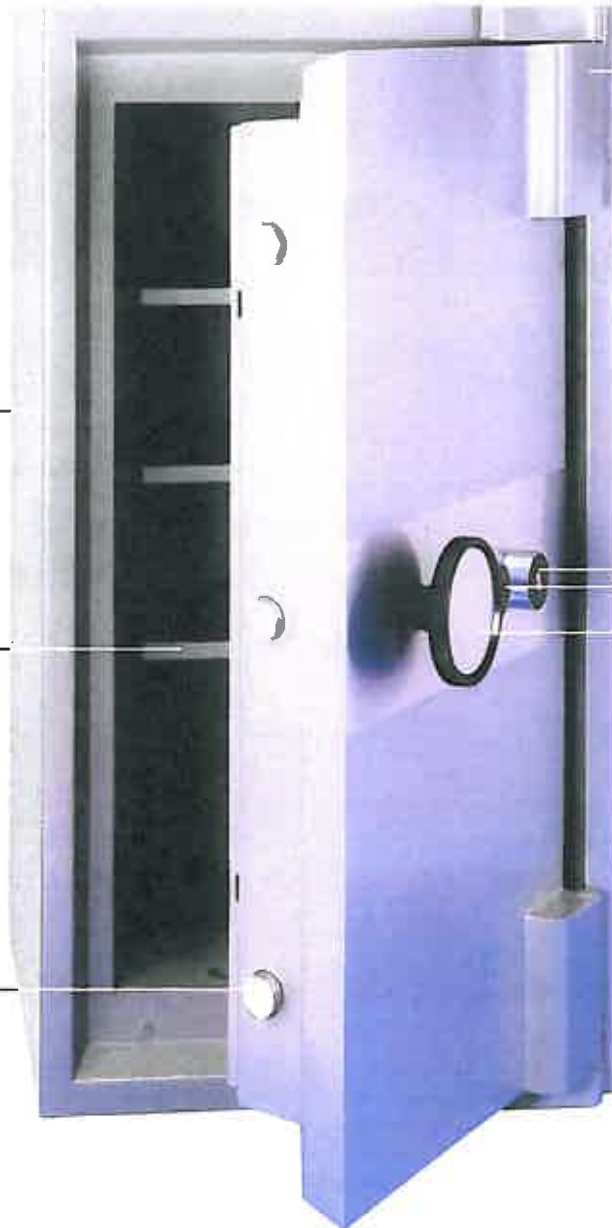

International GemVault TRTL 30x6

Six-Sided Protection plus Fire Protection

Alloy Construction All Six Sides

The massive 8½" thick door and 5" thick body contain a solid layer of aluminum with corundum and copper inclusions behind a massive high density barrier material incorporating carbon fiber and other anti-penetration materials

Adjustable Shelves

A convenient arrangement of adjustable shelves is provided with each safe. Lockable compartments are optional.

Massive 4-way Active Boltwork

The four-way moving boltwork engages both vertically and horizontally into the protective casting of the body. The bolts are an impressive 2" in diameter.