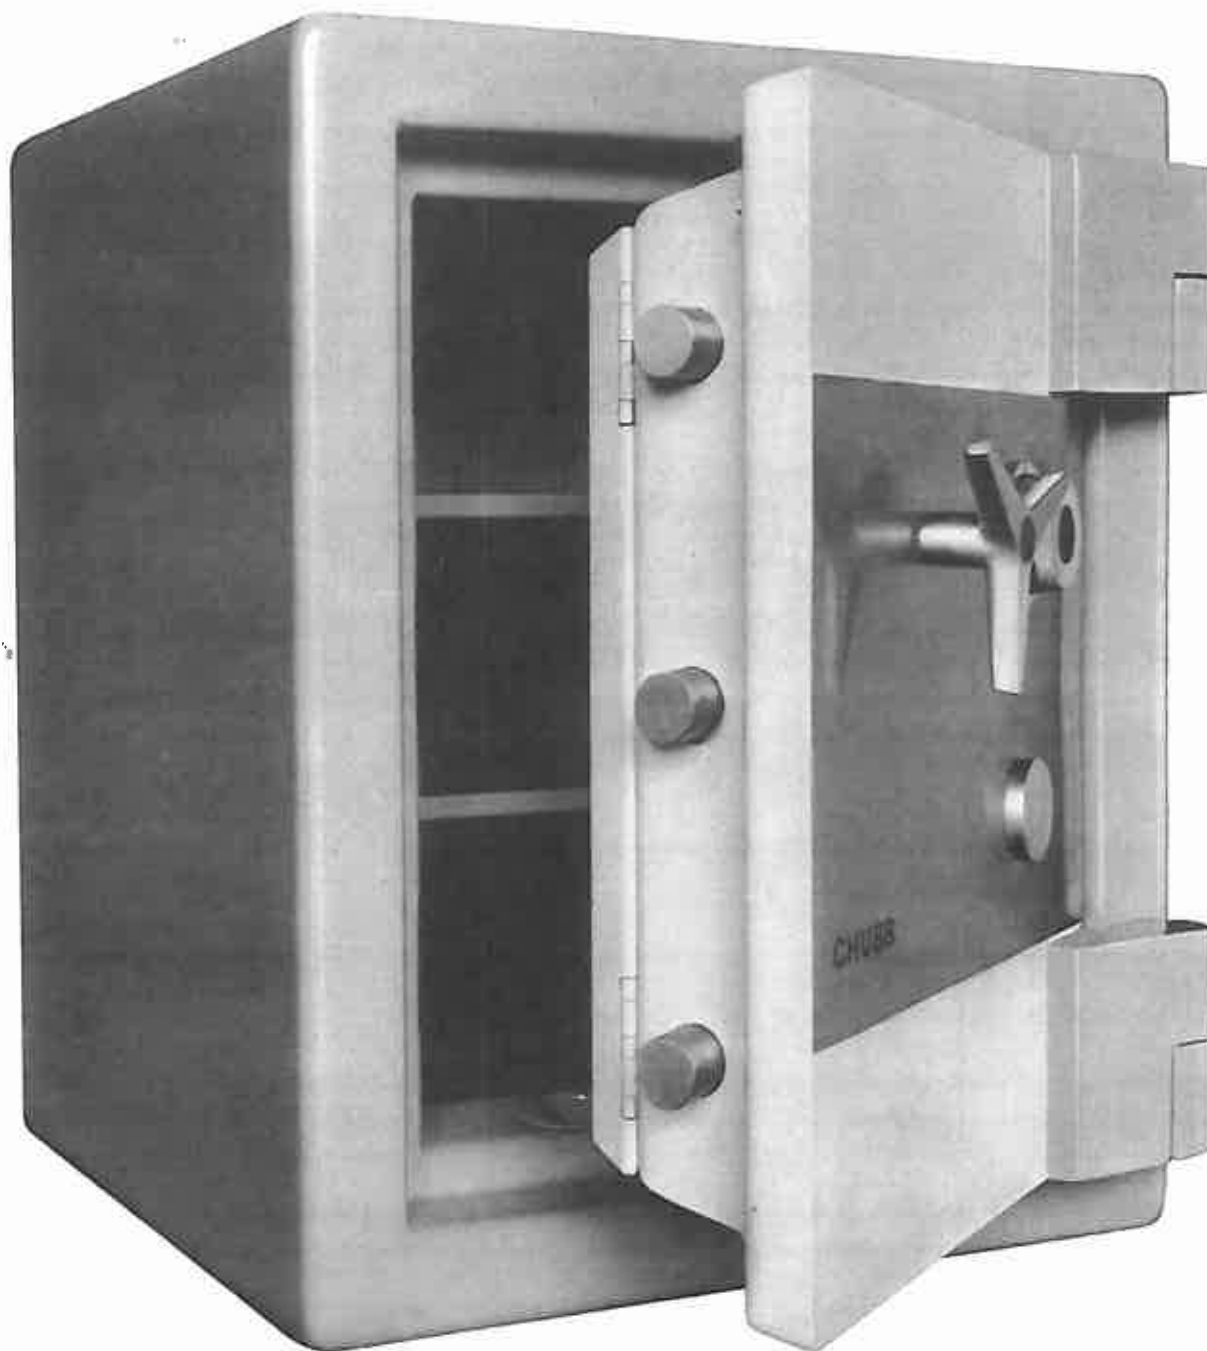

The Commerce EDR Safe is an advanced design for burglar and fire protection embodying many new features. 'Explosive and Drill Resisting', as the name implies, it represents the very best security value obtainable in a medium-priced safe. The door, locking, boltwork and body specifications are the result of intensive study, research and testing over a period of years and are backed by the Chubb reputation for high quality and reliability.

Extra thick slab of new special anti-drill material protects vital points of locking and boltwork in the door.

Advanced boltwork design ensures maximum resistance to explosive attack.

Strongest known methods of body assembly afford high security against drills, cutters and explosives.

Door

The overall thickness of the door is $6\frac{3}{4}$ in (171 mm). Constructed from thick inner and outer plates and including the special anti-drill material, a composite slab $1\frac{3}{8}$ in (46 mm) thick protects the vital locking and boltwork on the inside of the door. Fire protection is built-in as part of the door design.